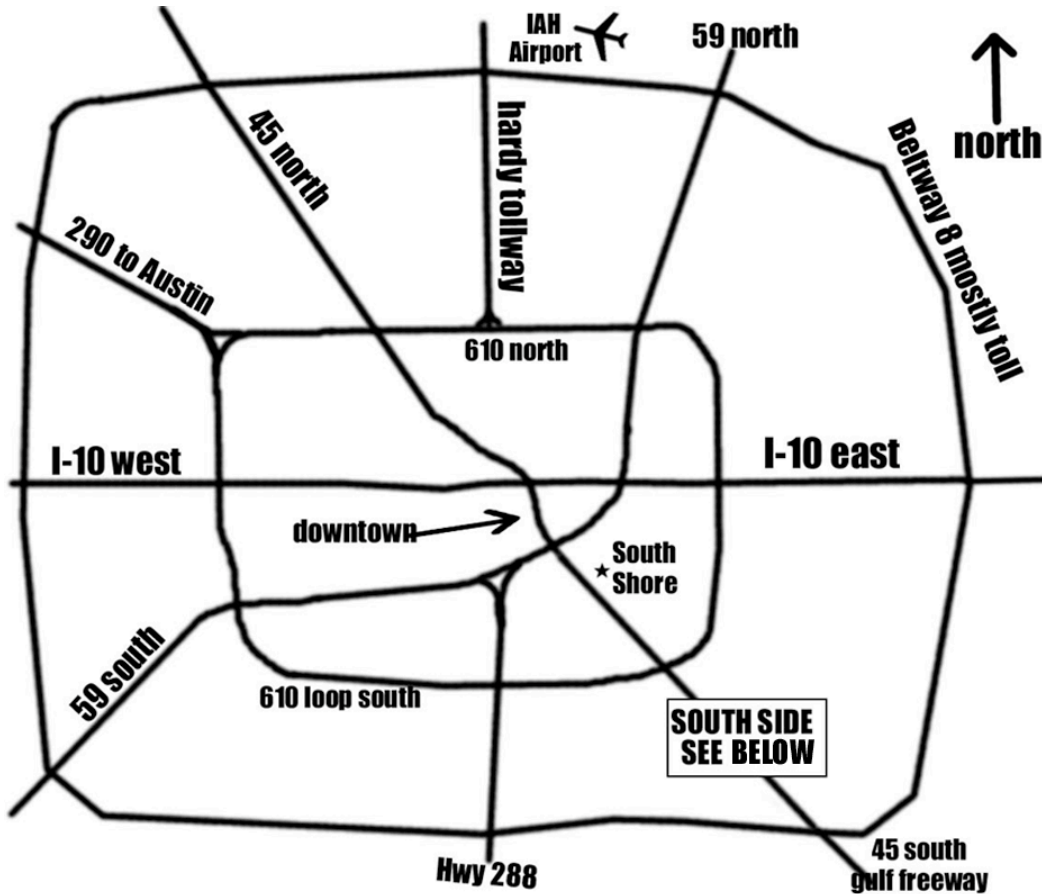

COME SEE OVER 50 TOP PROS AT SKATEBOARDING'S LARGEST CHARITY EVENT

15TH ANNUAL JOHNNY ROMANO

ORGANIZED BY:
SOUTH SHORE DC

BENEFITING:
MAKE-A-WISH

PRESENTED BY: **zumiez**

TEXAS GULF COAST & LOUISIANA CHAPTER

SKATE JAM SATURDAY NOV 5TH 2011 12-6PM

AT SOUTHSIDE SKATEPARK
510 IOWA ST SOUTH HOUSTON, TX : SOUTHSIDESKATEPARK.COM

South Side Skatepark is located near Hobby Airport off of I-45 South. I-45 South heads towards Galveston. Get to 45 South and exit the College/Airport exit. Go left if you are coming from Downtown to Hwy 3 and right on Hwy 3...Just 4 short blocks to Iowa St. and on the right behind Best Times Bar and Grill.
713-946-0414